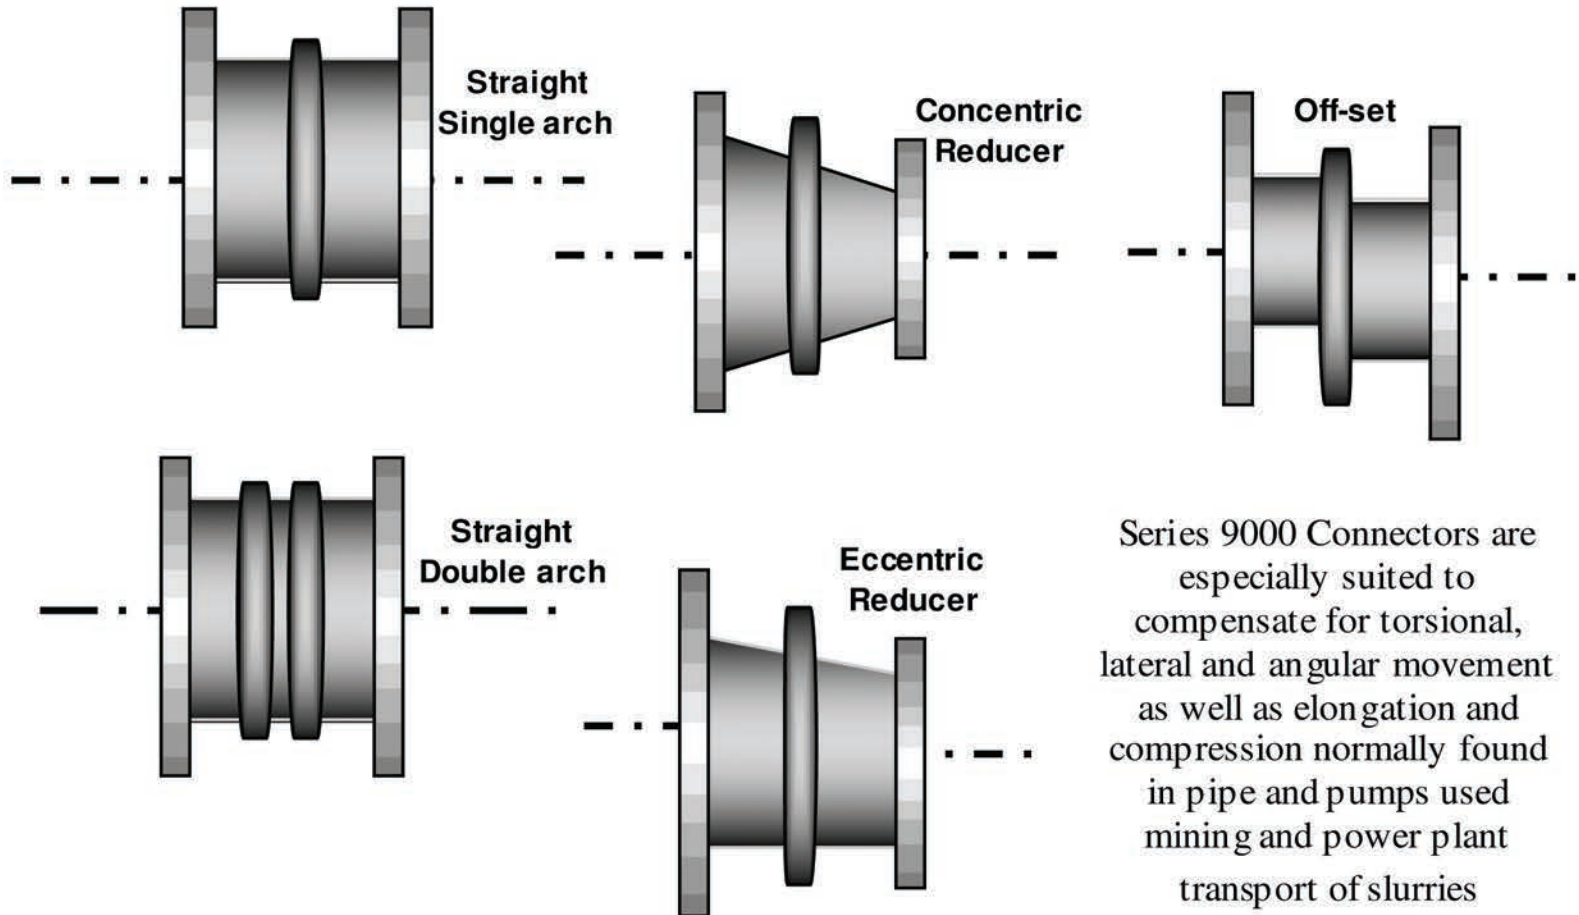

Engineering & Manufacturing Co., Inc.

1 (800) 342-9920

www.townley.net

info@townley.net

Engineering & Manufacturing Co., Inc.

RUBBER PRODUCTS

SERIES 9000 CONNECTOR

Townley connectors can be constructed in a variety of configurations to suit your application. This is especially helpful when replacing rigid pipe or in older circuits where settling has occurred. Available with single or multiple arch design depending upon movement specifications.

Series 9000 Connectors are especially suited to compensate for torsional, lateral and angular movement as well as elongation and compression normally found in pipe and pumps used mining and power plant transport of slurries