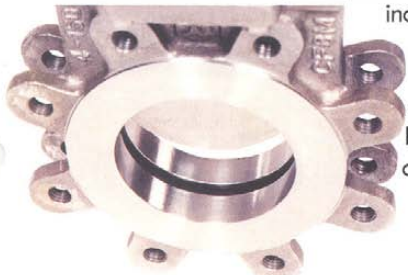

**Townley
Industrial Products**

Series 80-SSRS *Rubber Seated Knife Gate Valve*

TOWNLEY

Why should you use the Townley 80-SSRS Gate Valve?

- Cast 316 stainless steel body, gate, and packing gland; 304 stainless steel yoke, stem, clevis, and bolting.
- Replaceable EPDM rubber seat for bi-directional, bubble-tight shut-off.
- Compact, lugged flange configuration meets TAPPI standard TIS 405-8 and MSS-SP-81 specifications.
- Cast-in "T" slot holds rubber seat firmly in place.
- Full port design.
- Bonnetless, outside screw and yoke, no-rising handwheel, rising stem with travel stop.
- Designed to withstand full working pressure up to 150 PSI.
- Tapped hole flanges match ASME B 16.5 150 PSI drilling.
- Available in a wide range of sizes, from 2" to 24" diameters.
- Sizes 3" to 12" shipped from stock for next day delivery.
- Available with a variety of operators,

including handwheel, bevel gear, air, hydraulic, or electric.

Townley Industrial Products is a division of Townley Manufacturing Co., Inc.

Where can you use the 80-SSRS Gate Valve?

- In mining and mill applications.
- In pulp & paper applications.
- In chemical applications.
- In petroleum applications.

TOWNLEY

We Can Do That.
1-800-342-9920.

**Townley
Industrial Products**

Series 80-SSRS

Rubber Seated Knife Gate Valve

Construction Details of the Series 80-SSRS Gate Valve

• Call (800) 342-9920 or the plant location nearest you • E-mail us: Townley@aol.com • 80-SSRS Gate Valve • Most sizes ship within 24 hours •