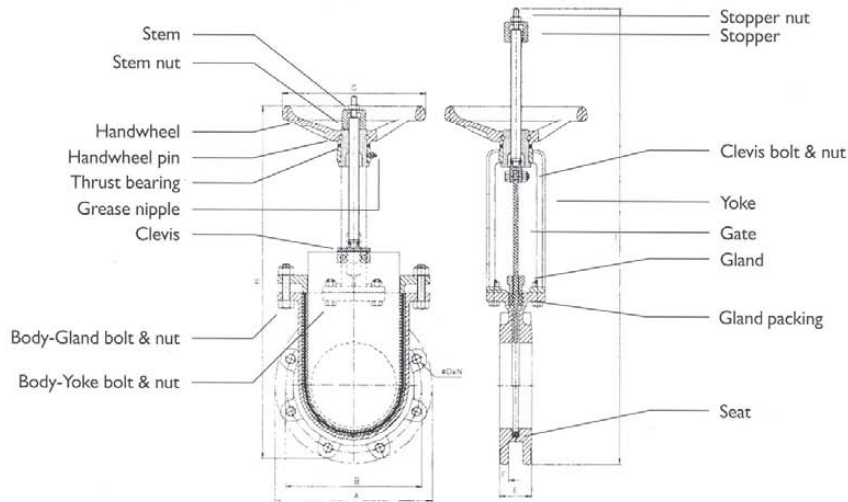

**Townley
Industrial Products**

Series 80-SSRS *Rubber Seated Knife Gate Valve*

TOWNLEY

Why should you use the Townley 80-SSRS Gate Valve?

- Cast 316 stainless steel body, gate, and packing gland; 304 stainless steel yoke, stem, clevis, and bolting.
- Replaceable EPDM rubber seat for bi-directional, bubble-tight shut-off.
- Compact, lugged flange configuration meets TAPPI standard TIS 405-8 and MSS-SP-81 specifications.
- Cast-in "T" slot holds rubber seat firmly in place.
- Full port design.
- Bonnetless, outside screw and yoke, no-rising handwheel, rising stem with travel stop.
- Designed to withstand full working pressure up to 150 PSI.
- Tapped hole flanges match ASME B 16.5 150 PSI drilling.
- Available in a wide range of sizes, from 2" to 24" diameters.
- Sizes 3" to 12" shipped from stock for next day delivery.
- Available with a variety of operators,

TOWNLEY

We Can Do That.
1-800-342-9920.

**Townley
Industrial Products**

Series 80-SSRS

Rubber Seated Knife Gate Valve

Construction Details of the Series 80-SSRS Gate Valve

• Call (800) 342-9920 or the plant location nearest you • E-mail us: Townley@aol.com • 80-SSRS Gate Valve • Most sizes ship within 24 hours •

Dimensions & Weights

	Valve Size											
	2	3	4	6	8	10	12	14	16	18	20	24
Height Open (I)	17	20½	25	31½	38½	43¾	53½	59	69	76	83½	97½
Height Closed (H)	15	17	20½	26½	30	36½	41½	48½	55½	62½	70½	83
Face to Face (E)	1⅞	2	2	2¼	2¾	2¾	3	3	3½	3½	4½	4½
Flange (A)	6	7½	9	11	13½	16	19	21	23½	25	27½	32
No. of Holes (N)	4	4	8	8	8	12	12	12	16	16	20	20
Bolt Circle (B)	4¾	6	7½	9½	11¾	14¼	17	18¾	21¼	22¾	25	29½
Hole Size (D)	⅝	⅝	⅝	¾	¾	⅞	⅞	1	1	1⅛	1⅛	1¼
Handwheel (G)	8	8	10	12	14	16	16½	18	18	21	21	25
Wgt (lbs)	26	29	37	57	88	123	198	265	397	419	573	750