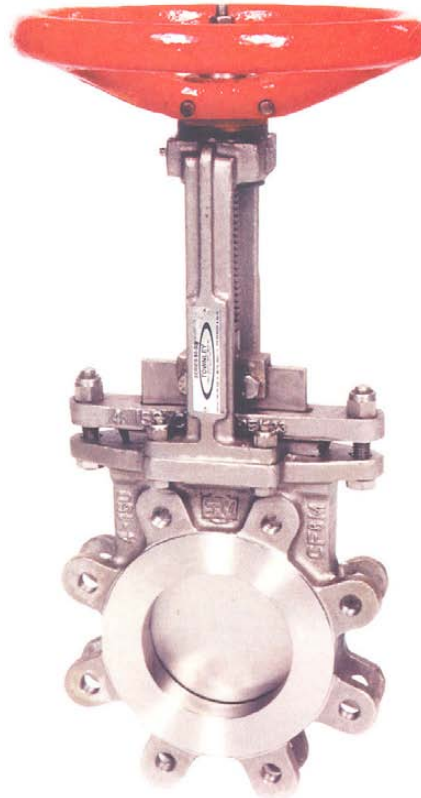

**Townley
Industrial Products**

Series 80-SSRS *Rubber Seated Knife Gate Valve*

TOWNLEY

Why should you use the Townley 80-SSRS Gate Valve?

- Cast 316 stainless steel body, gate, and packing gland; 304 stainless steel yoke, stem, clevis, and bolting.
- Replaceable EPDM rubber seat for bi-directional, bubble-tight shut-off.
- Compact, lugged flange configuration meets TAPPI standard TIS 405-8 and MSS-SP-81 specifications.
- Cast-in "T" slot holds rubber seat firmly in place.
- Full port design.
- Bonnetless, outside screw and yoke, no-rising handwheel, rising stem with travel stop.
- Designed to withstand full working pressure up to 150 PSI.
- Tapped hole flanges match ASME B 16.5 150 PSI drilling.
- Available in a wide range of sizes, from 2" to 24" diameters.
- Sizes 3" to 12" shipped from stock for next day delivery.
- Available with a variety of operators,

including handwheel, bevel gear, air, hydraulic, or electric.

Townley Industrial Products is a division of Townley Manufacturing Co., Inc.

Where can you use the 80-SSRS Gate Valve?

- In mining and mill applications.
- In pulp & paper applications.
- In chemical applications.
- In petroleum applications.

TOWNLEY

We Can Do That.
1-800-342-9920.

**Townley
Industrial Products**

Series 80-SSRS

Rubber Seated Knife Gate Valve

Construction Details of the Series 80-SSRS Gate Valve

• Call (800) 342-9920 or the plant location nearest you • E-mail us: Townley@aol.com • 80-SSRS Gate Valve • Most sizes ship within 24 hours •