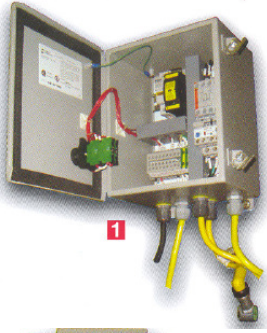

1

2

3

5

Product Features

① Control Box

- Remote control, DeviceNet® Capable
- Manual override
- Designed to any electrical power

② Side View

- Simple vertical mounting in to valve yoke
- Electric drive motor AC or DC
- Combination hydraulic pump and reservoir
- Hydraulic cylinder to match valve stroke

③ Front View

- Powder-coated aluminum support panel
- Built-in proximity switches

In-field Application View

④ Townley 80TP in service

Tailings pond

⑤ Townley Series 150 high-pressure valve with solar panel charging unit

High pressure water line for matrix make-up in pit

4

Call or email us and an experienced technical representative will work with you on this application

Sales & Manufacturing Centers

Home Office	Arizona	Illinois	Texas	West Virginia
Candler, FL	Eloy, AZ	Eldorado, IL	New Summerfield, TX	Beckley, WV
Phone (800) 342-9920	Phone (520) 466-9223	Phone (618) 273-9341	Phone (903) 726-3503	Phone (304) 252-7084
Fax (352) 687-1862	Fax (520) 466-7235	Fax (618) 273-3418	Fax (903) 726-3737	Fax (304) 253-4542